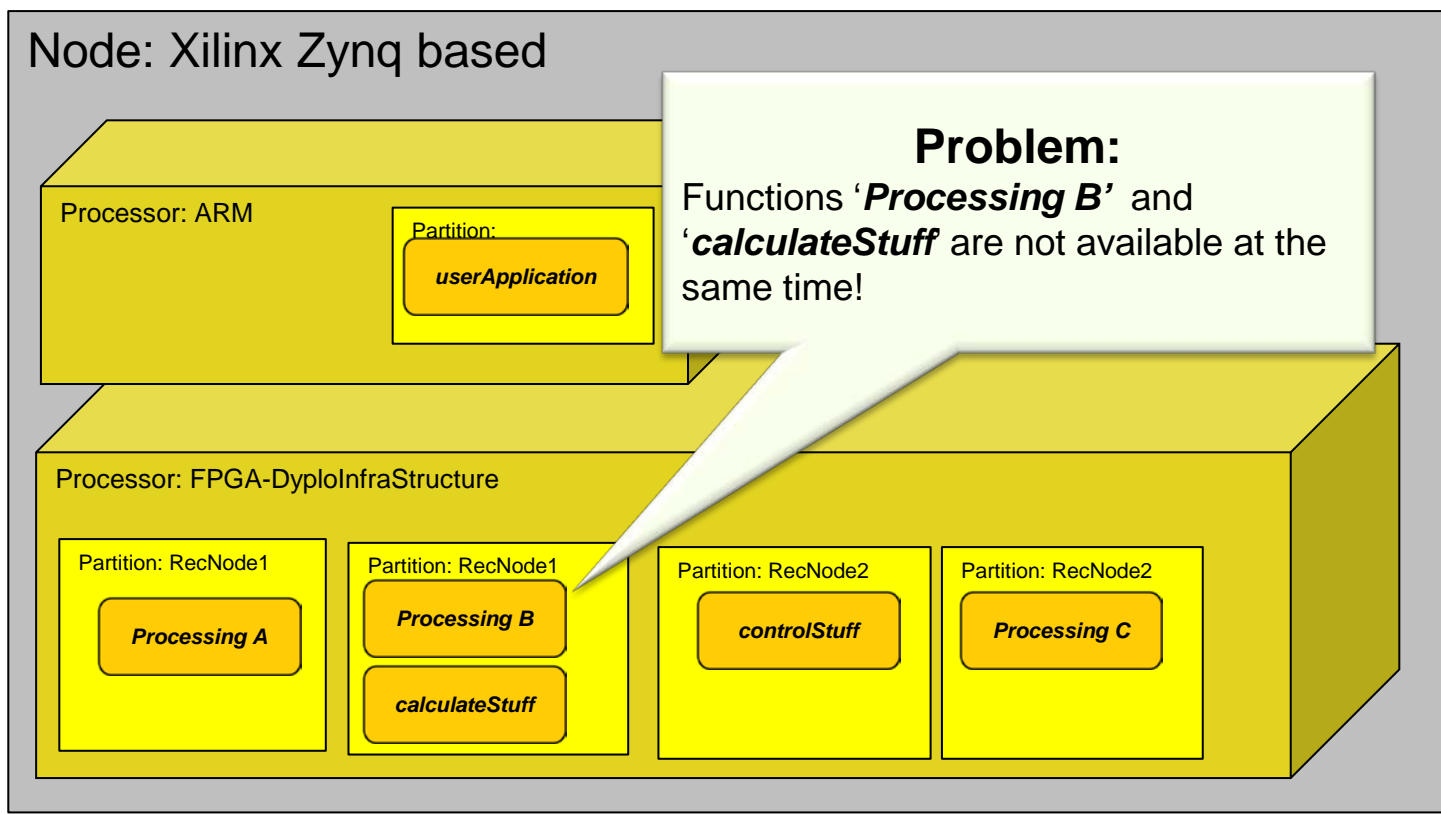

TOPIC

EMBEDDED PRODUCTS

Roger Jacobs

Space Tech manager
at Topic Products

Embedded
in your future

- Dyplo is an an operating Dyplo deliver hybrid (embe
- Miami SOMs platform with on its SOM co is prevents is complex
- The mi Boards will speed up y
The Ki 15 mius a Miami and Florida
development w
- IPware are
They come
...ent, compatible Linux distributio
...screen, and more.
...ed to integrate in your design to kick-start your
... enabled drivers.
...ll enabled drivers.
...ll enabled drivers.

Dyplo: dynamic process loader

How dynamic is Taste?

A deployment view in TASTE

How dynamic is TASTE?

Question:

How can we model dynamic function loading in Taste?

THE END