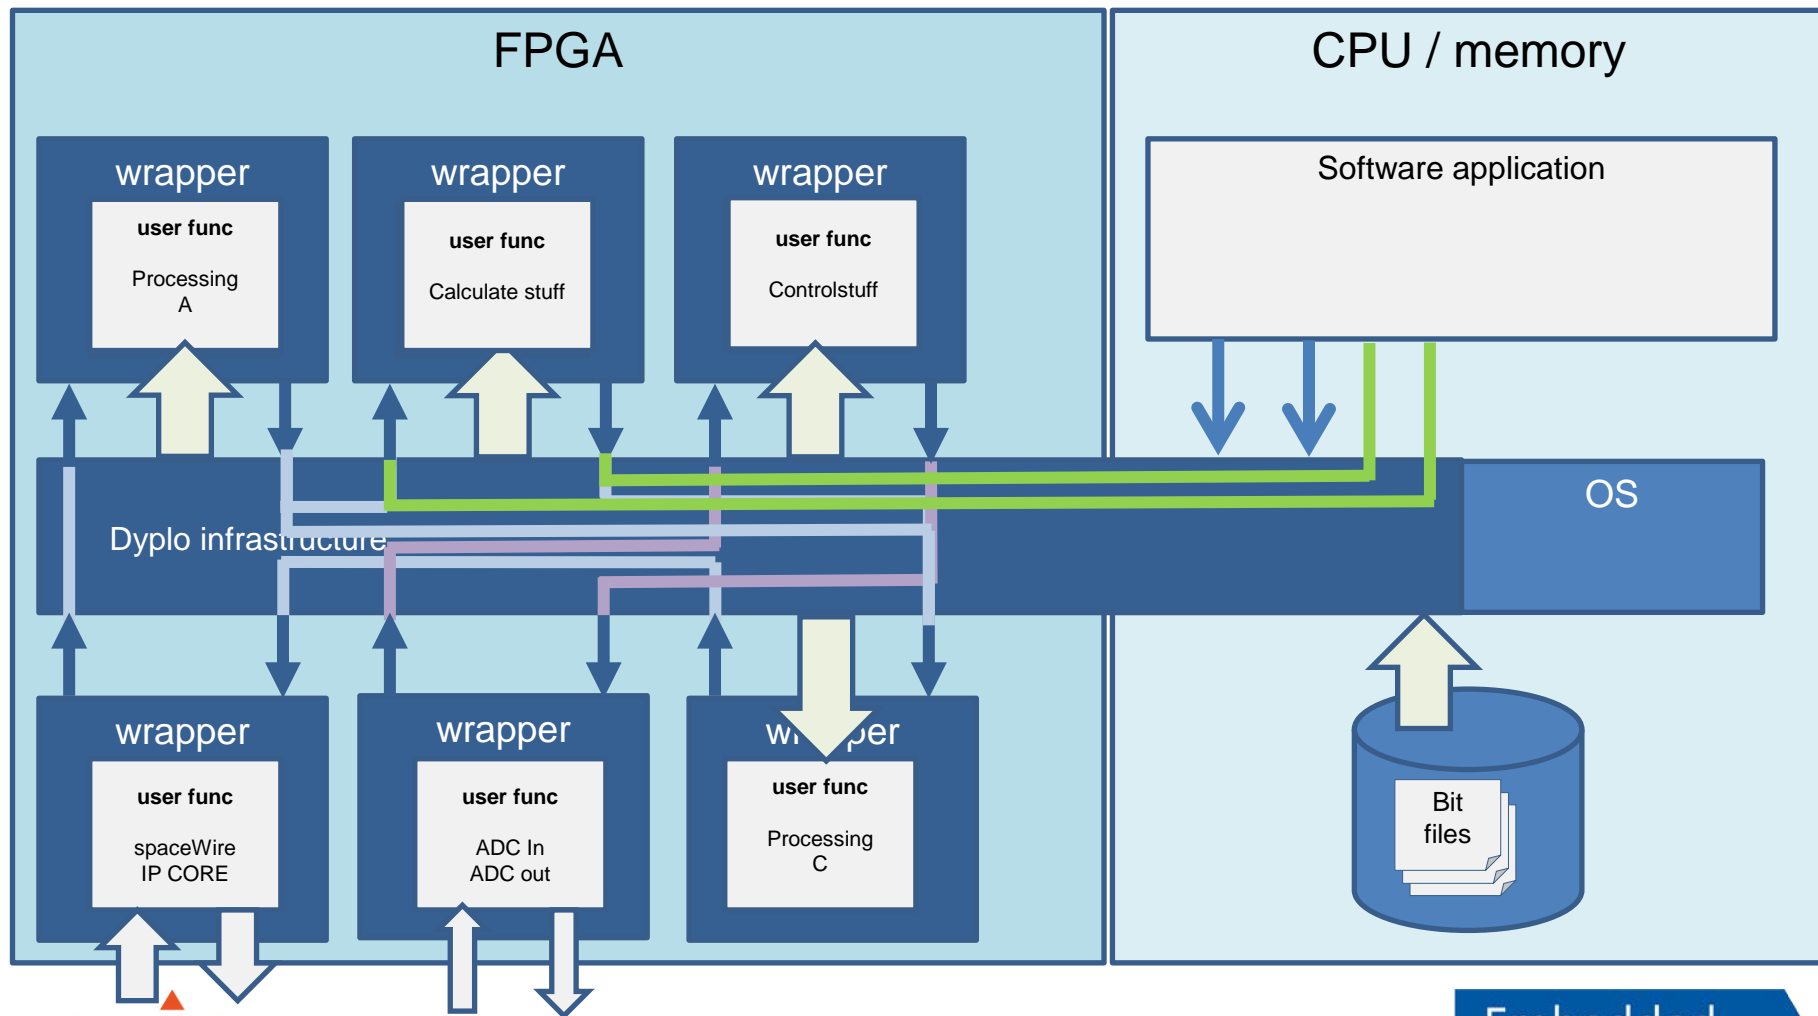

TOPIC

EMBEDDED PRODUCTS

Roger Jacobs

Space Tech manager
at Topic Products

Embedded
in your future

- Dyplo is an an operating Dyplo deliver hybrid (embe
- Miami SOMs platform with on its SOM co is prevents is complex
- The mi Boards will speed up y
The Ki 15 mius a Miami and Florida
development w
- IPware are
They come
...ent, compatible Linux distributio
...screen, and more.
...ed to integrate in your design to kick-start your
... enabled drivers.
...ll enabled drivers.
...ll enabled drivers.

Dyplo: dynamic process loader

How dynamic is Taste?

A deployment view in TASTE

How dynamic is TASTE?

Question:

How can we model dynamic function loading in Taste?

THE END