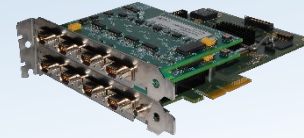

teletel

Space – Defence – Aeronautics

iSAFT Product Line

SpaceWire

SpaceFibre

MIL-STD-1553

WizardLink

TTEthernet

Serial

I/O & Synchronisation

Network
interface cards

Software

Integrated
Systems

iSAFT Products: one solution, several combinations

Multiple network interface cards
(SpW, 1553, SpFi, I/O, etc.)

in a **single** Integrated System, avoiding multiple separate devices in your testbed

with **unified** Control, Simulation & Recording Software

Electrical Ground Support Equipment (EGSE)

Validating spacecraft subsystems in several Space Missions

Powered by iSAFT 

EUCLID

MicroCarb

FLEX

Galileo 2G