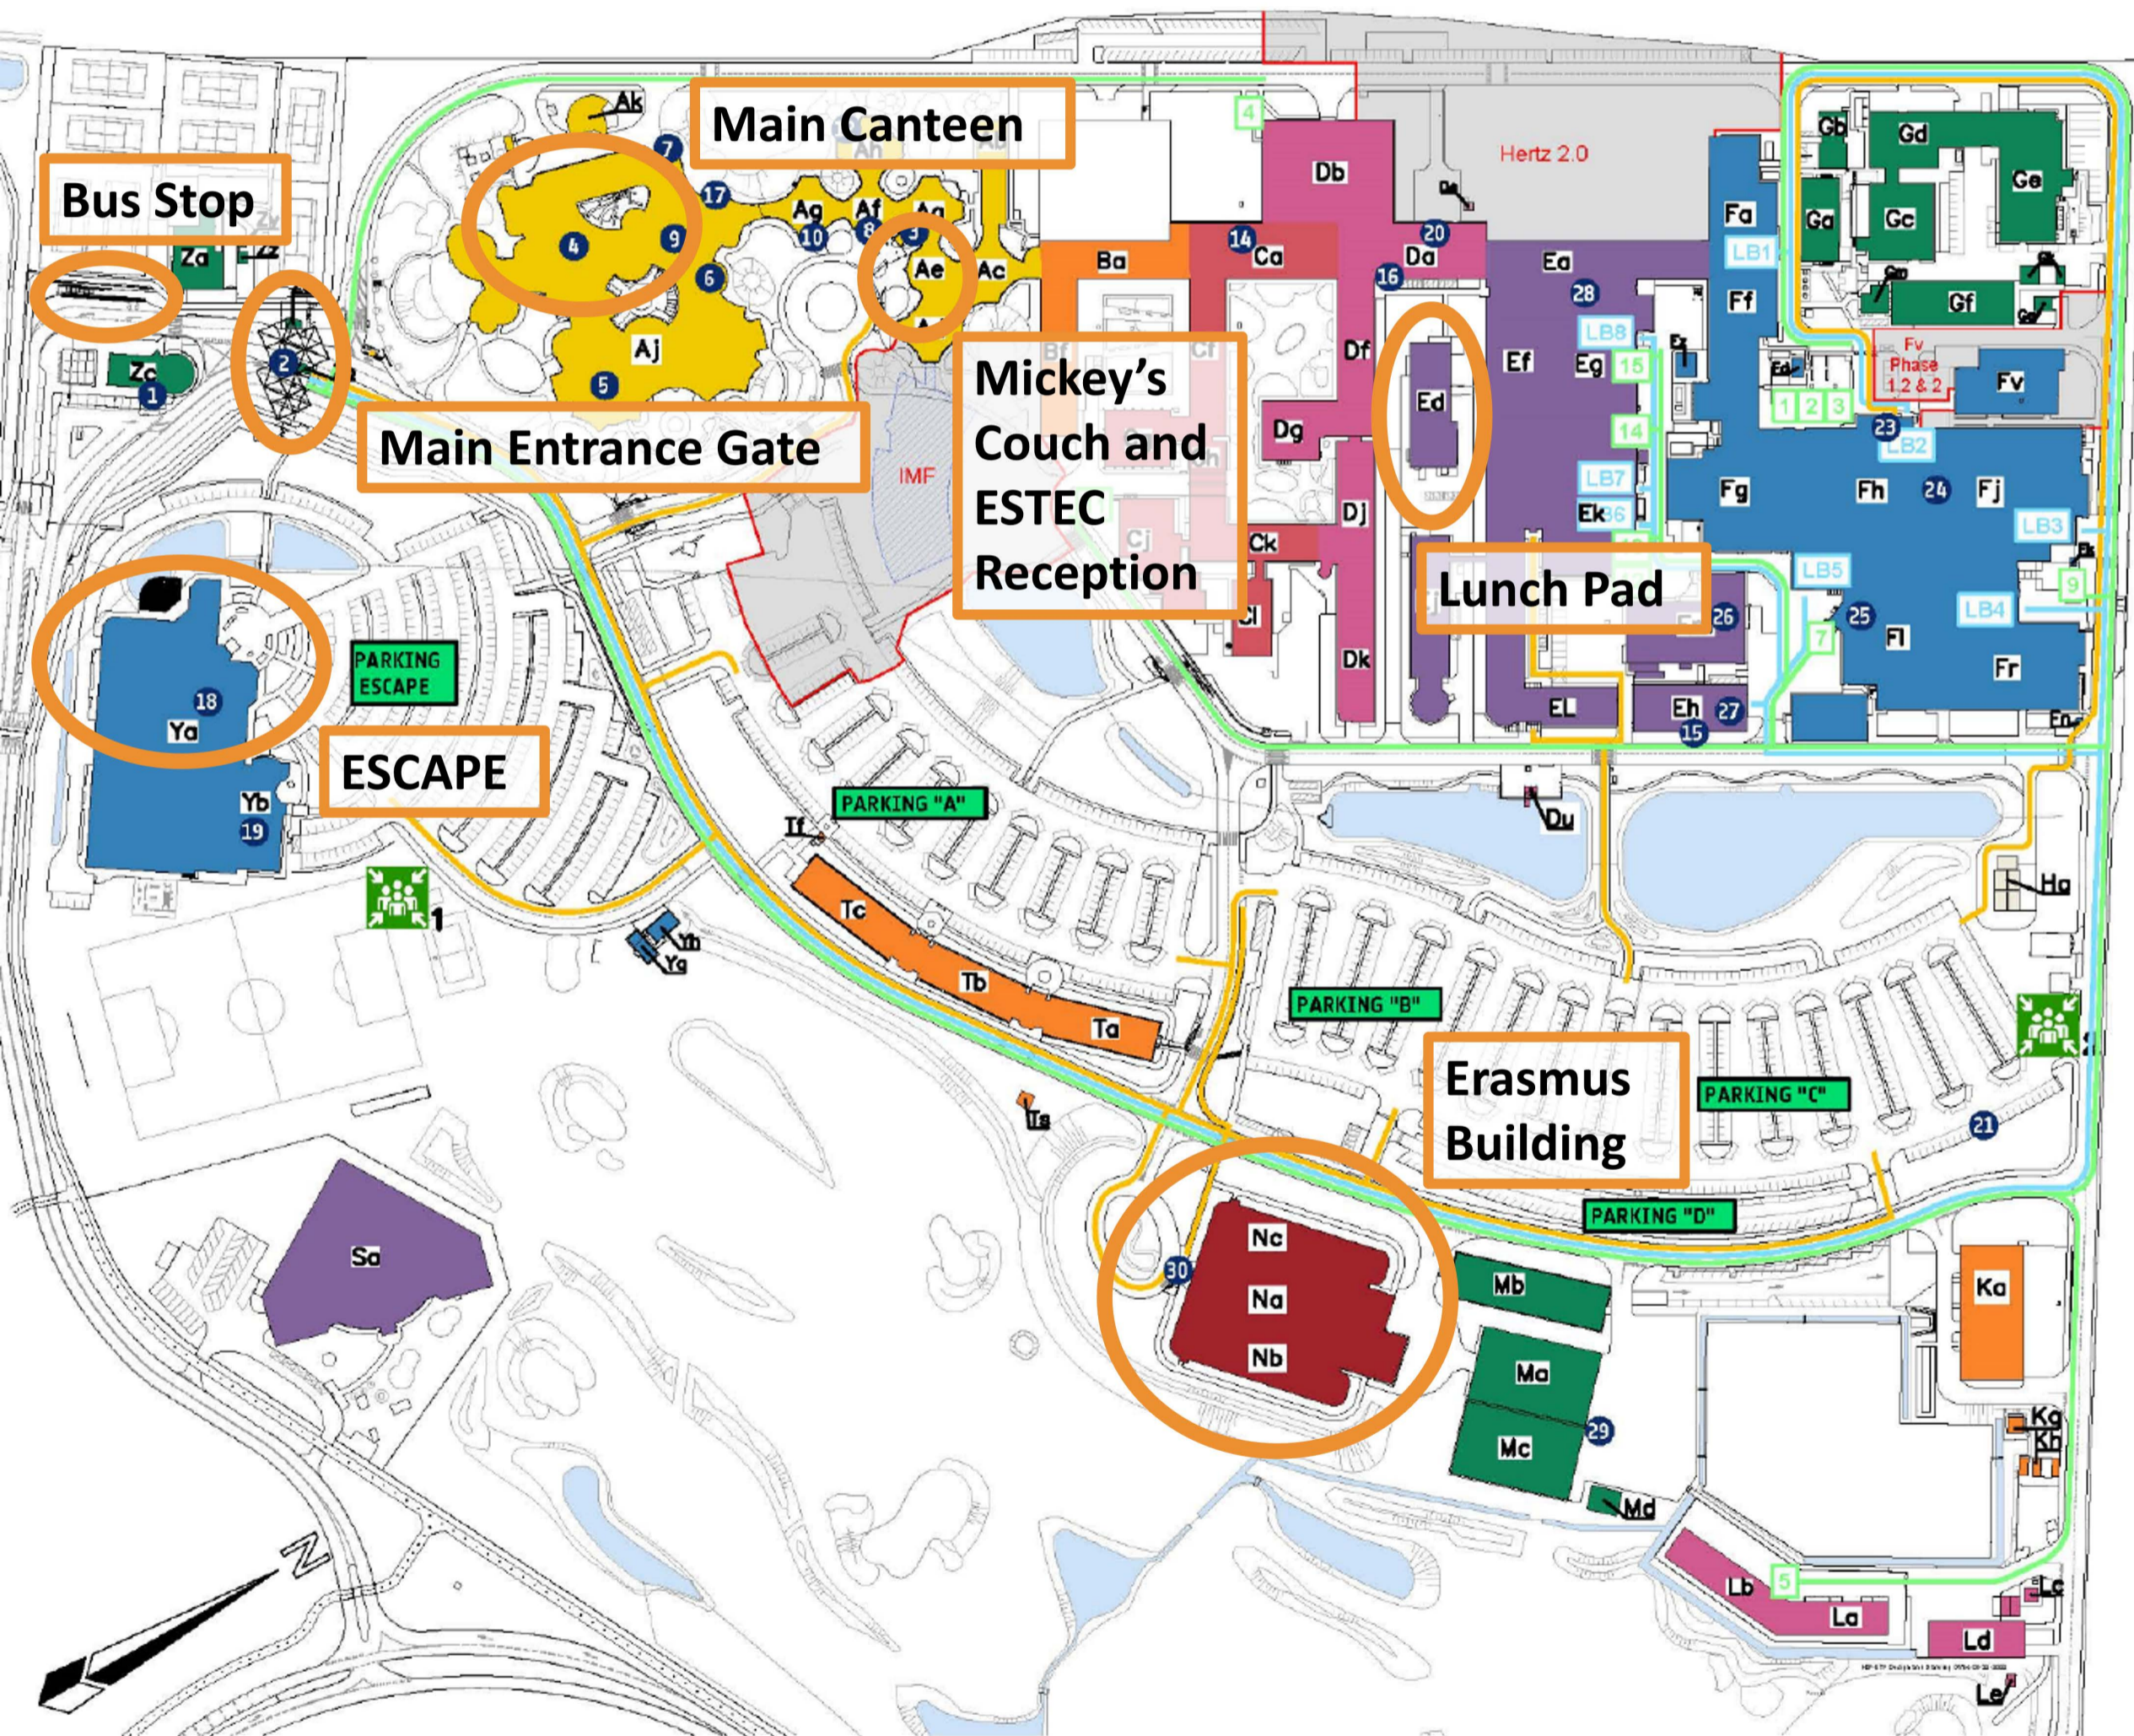

## The European Space Research and Technology Centre

### ESTEC BUILDING LAYOUT AND LEGEND

- |                             |                               |                                 |
|-----------------------------|-------------------------------|---------------------------------|
| 1 Security / Gatehouse      | 10 Space Shop                 | 21 Long-term parking            |
| 2 Barrier                   | 12 Human Resources            | 23 Test Centre Bay 1            |
| 3 Main Entrance / Reception | 14 Post Office (private mail) | 24 Test Centre                  |
| 4 Restaurant                | 15 Mail Room (business mail)  | 25 Hydra Facility               |
| 5 Conference Centre Rooms   | 16 Relocation Office          | 26 Transport and Customs Office |
| 6 Coffee Corner             | 17 Cash Machine               | 27 Goods in Transit Area        |
| 7 Lunch Corners             | 18 Social Centre: Escape      | 28 CDF                          |
| 8 Waiting Area              | 19 Training Centre            | 29 Project Storage              |
| 9 Winter Garden             | 20 Medical Centre             | 30 Erasmus Building             |

- Nitrogen Tanks
- Loading Bays
- Main entrance Reception, Erasmus, El an Fh

Please meet your host at the Main entrance, Erasmus, El or Fh entrance