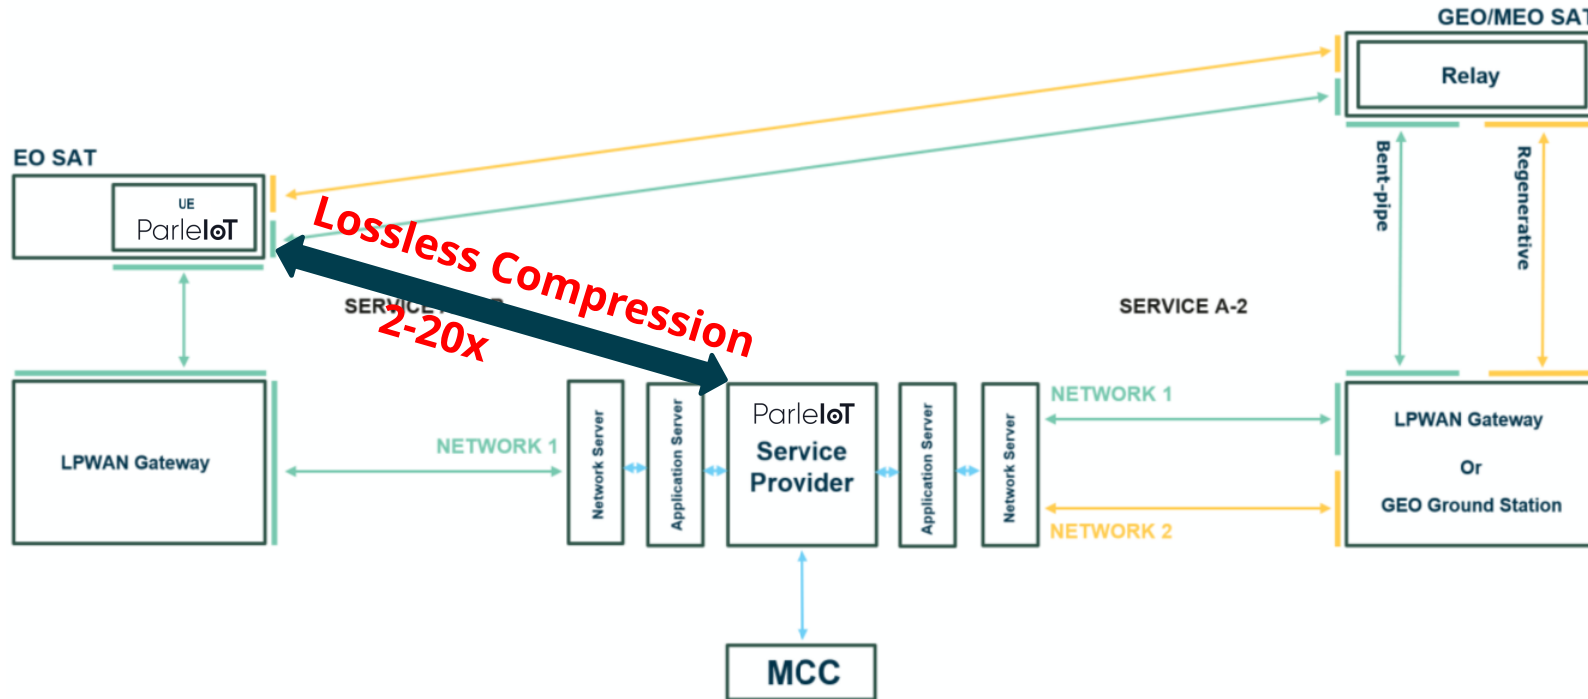

SHOWCASE – PARLEIOT