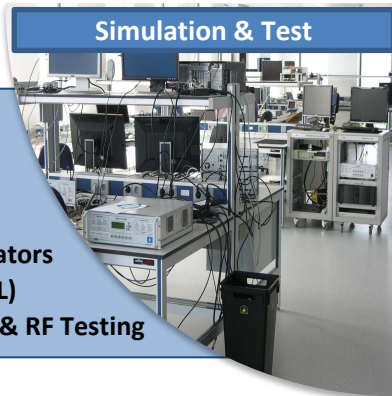

Services

Simulation & Test

- EGSE / SCOE
- Special Test Benches
- Payload/Platform Simulators
- Real-Time Simulators (HIL)
- Avionics, Power, TM/TC & RF Testing

Communication

- EO / TTC Ground Stations
- TTC & High-Rate Modems
 - SIGINT Data recorders
 - Data ingest/Processing
 - Spectrum Monitoring