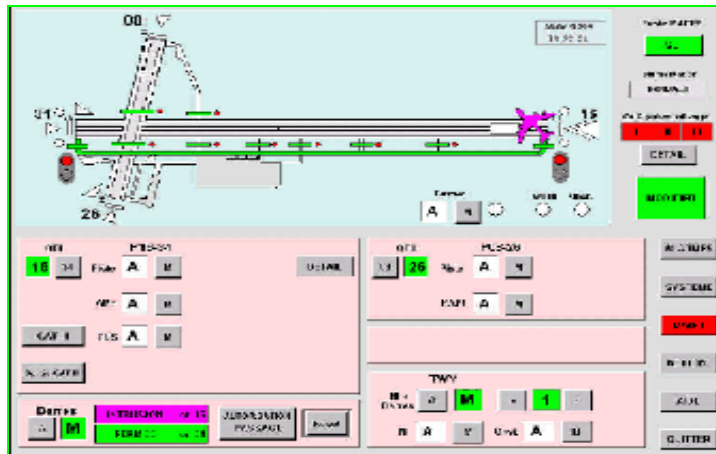

## Monitoring and control

- > Acquisition and measurement
- > Real time control
- > Automated process and regulation loop
- > Man Machine Interface
- > On line archiving and post processing

Clemessy  
Switzerland

# > Our offer for your test stands

> Airport M&C system of the runways, taxiways and tarmac lighting system

Clemessy  
Switzerland

Our offers

Our customers

Benchmarks