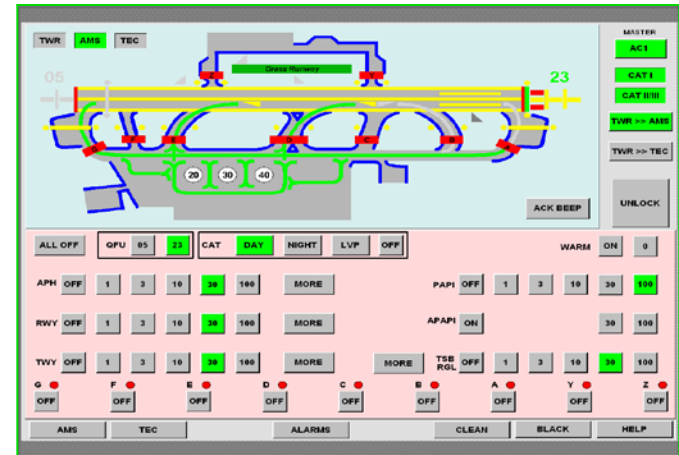

## Monitoring and control

- > Acquisition and measurement
- > Real time control
- > Automated process and regulation loop
- > Man Machine Interface
- > On line archiving and post processing

Clemessy  
Switzerland

# > Our offer for your test stands

> Airport M&C system of the runways, taxiways and tarmac lighting system

Clemessy  
Switzerland

Our offers

Our customers

Benchmarks